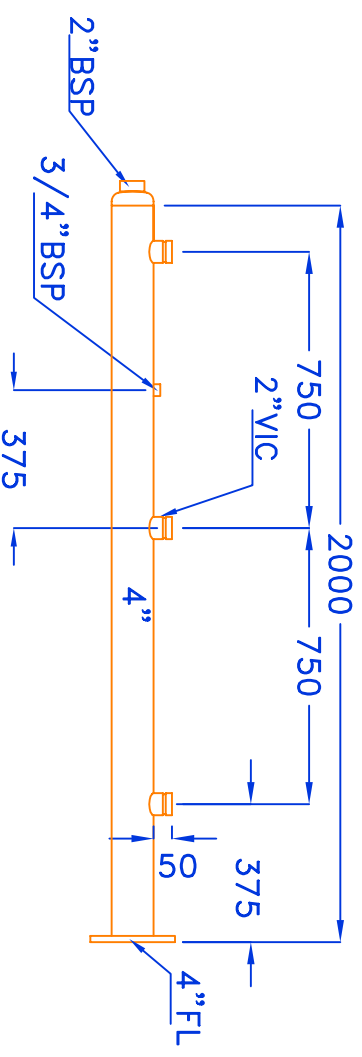

VIEW B

NETAFIM France, Quartier Battesti RN7 Palète 13100 LE THOLONET FRANCE Tel : 33 (0)4 42 66 83 53 Fax : +33 (0)4 42 66 87 86		DRAWN: LARISA		SCALE: N/A	DATE: 17.03.10
WATER SOURCE:		CHECKED: HAIM	COUNTRY:		
INLET PRESSURE:		APPROVED: ARYE	CLIENT:		
FLOW RATE	M /H	PROJECT: NETAFIM FRANCE			
DISK: SYS-NET		DWG NO: 635-320-NF		PAGE 2 OF 5 PAGES	
		DWG. NAME: 7 X 25"		+3XF320	

NETAFIM France, Quartier Battesti RN7 Palette 13100 LE THOLONET FRANCE Tel : 33 (0)4 42 66 83 53 Fax : +33 (0)4 42 66 87 86		DRAWN: LARISA		SCALE: N/A	DATE: 17.03.10
WATER SOURCE:	INLET PRESSURE:	CHECKED: HAIM	COUNTRY:		
FLOW RATE	M /H	APPROVED: ARYE	CLIENT:		
PAGE 3 OF 5 PAGES		PROJECT: NETAFIM FRANCE		DWG. NAME: 3 X 25" +3XF320	
DISK: SYS-NET		DWG: N03-635-320-NF			

04 * 1 UNIT

View A

05 * 1 UNIT

NETAFIM France, Quartier Battesti RN7 Palette 13100 LE THOLONET FRANCE Tel : 33 (0)4 42 66 83 53 Fax : +33 (0)4 42 66 87 86		DRAWN: LARISA CHECKED: HAIM APPROVED: ARYE PROJECT: NETAFIM FRANCE	
WATER SOURCE:		SCALE: N/A	DATE: 17.03.10
INLET PRESSURE:		COUNTRY:	
FLOW RATE:	M / H	CLIENT:	
DISK: SYS-NET DWG: N03-635-320-NF PAGE 4 OF 5 PAGES DWG. NAME: 3 X 25" +3XF320			