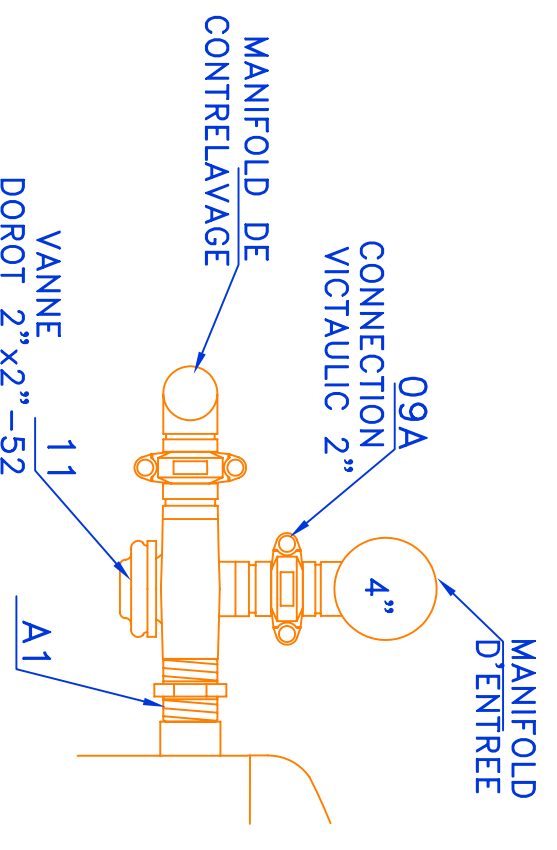

VIEW B

NETAFIM France, Quartier Battesti RN7 Palète 13100 LE THOLONET FRANCE Tel : 33 (0)4 42 66 83 53 Fax : +33 (0)4 42 66 87 86		DRAWN: LARISA		SCALE: N/A	DATE: 17.03.10
WATER SOURCE:		CHECKED: HAIM	COUNTRY:		
INLET PRESSURE:		APPROVED: ARYE	CLIENT:		
FLOW RATE	M /H	PROJECT: NETAFIM FRANCE			
DISK: SYS-NET		DWG NO: 635-320-NF		PAGE 2 OF 5 PAGES	
		DWG. NAME: 7 X 25"		+3XF320	