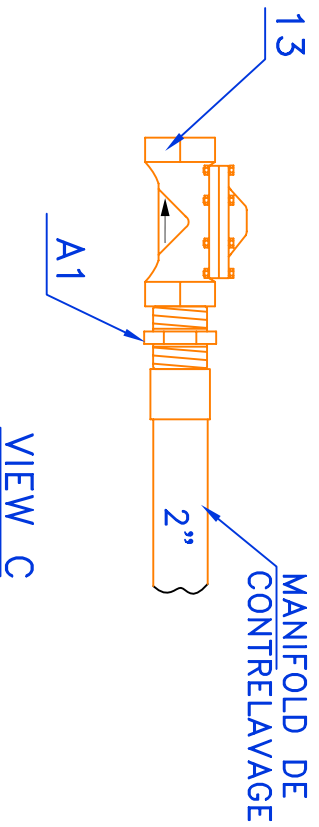

NETAFIM France, Quartier Battesti RN7 Palette 13100 LE THOLONET FRANCE Tel : 33 (0)4 42 66 83 53 Fax : +33 (0)4 42 66 87 86		DRAWN: LARISA CHECKED: HAIM APPROVED: ARTE PROJECT: NETAFIM FRANCE	
WATER SOURCE: INLET PRESSURE: FLOW RATE:		SCALE: N/A COUNTRY: CLIENT:	
DISK: SYS-NET DWG: ND3-635-320-NF		DATE: 17.03.10	
PAGE 1 OF 5 PAGES		DWG. NAME: 3 X 25" +3XF320	

VIEW B

NETAFIM France, Quartier Battesti RN7 Palète 13100 LE THOLONET FRANCE Tel : 33 (0)4 42 66 83 53 Fax : +33 (0)4 42 66 87 86		DRAWN: LARISA		SCALE: N/A	DATE: 17.03.10
WATER SOURCE:		CHECKED: HAIM	COUNTRY:		
INLET PRESSURE:		APPROVED: ARYE	CLIENT:		
FLOW RATE	M /H	PROJECT: NETAFIM FRANCE			
DISK: SYS-NET		DWG NO: 635-320-NF		PAGE 2 OF 5 PAGES	
		DWG. NAME: 7 X 25"		+3XF320	