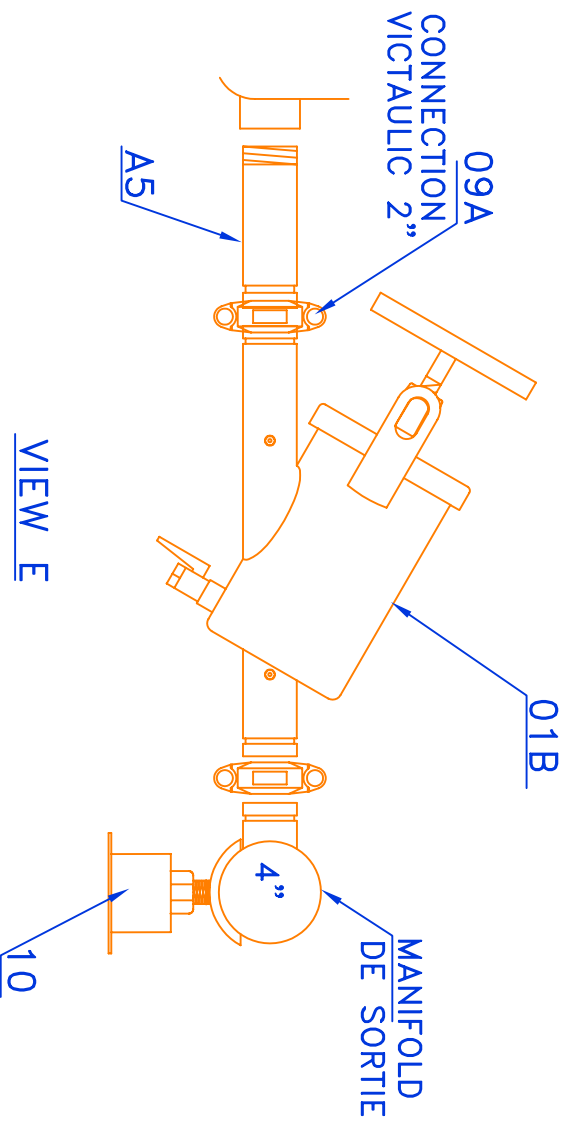

NETAFIM France, Quartier Battesti RN7 Palette 13100 LE THOLONET FRANCE Tel : 33 (0)4 42 66 83 53 Fax : +33 (0)4 42 66 87 86		DRAWN: LARISA CHECKED: HAIM APPROVED: ARTE PROJECT: NETAFIM FRANCE	
WATER SOURCE: INLET PRESSURE: FLOW RATE:		SCALE: N/A COUNTRY: CLIENT:	
DISK: SYS-NET DWG: ND3-635-320-NF		DATE: 17.03.10	
PAGE 1 OF 5 PAGES		DWG. NAME: 3 X 25" +3XF320	

VIEW B

NETAFIM France, Quartier Battesti RN7 Palète 13100 LE THOLONET FRANCE Tel : 33 (0)4 42 66 83 53 Fax : +33 (0)4 42 66 87 86		DRAWN: LARISA		SCALE: N/A	DATE: 17.03.10
WATER SOURCE:		CHECKED: HAIM	COUNTRY:		
INLET PRESSURE:		APPROVED: ARYE	CLIENT:		
FLOW RATE	M /H	PROJECT: NETAFIM FRANCE			
DISK: SYS-NET		DWG NO: 635-320-NF		PAGE 2 OF 5 PAGES	
		DWG. NAME: 7 X 25"		+3XF320	