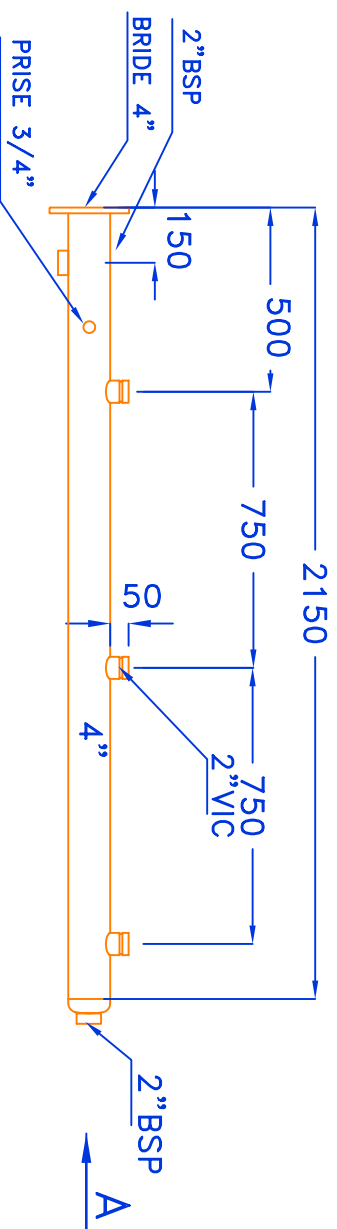

NETAFIM France, Quartier Battesti RN7 Palette 13100 LE THOLONET FRANCE Tel : 33 (0)4 42 66 83 53 Fax : +33 (0)4 42 66 87 86		DRAWN: LARISA CHECKED: HAIM APPROVED: ARTE PROJECT: NETAFIM FRANCE	
WATER SOURCE: INLET PRESSURE: FLOW RATE:		SCALE: N/A COUNTRY: CLIENT:	
DISK: SYS-NET DWG: ND3-635-320-NF		DATE: 17.03.10	
PAGE 1 OF 5 PAGES		DWG. NAME: 3 X 25" +3XF320	

VIEW B

NETAFIM France, Quartier Battesti RN7 Palète 13100 LE THOLONET FRANCE Tel : 33 (0)4 42 66 83 53 Fax : +33 (0)4 42 66 87 86		DRAWN: LARISA		SCALE: N/A	DATE: 17.03.10
WATER SOURCE:		CHECKED: HAIM	COUNTRY:		
INLET PRESSURE:		APPROVED: ARYE	CLIENT:		
FLOW RATE	M /H	PROJECT: NETAFIM FRANCE			
DISK: SYS-NET		DWG NO: 635-320-NF		PAGE 2 OF 5 PAGES	
		DWG. NAME: 7 X 25"		+3XF320	

NETAFIM France, Quartier Battesti RN7 Palette 13100 LE THOLONET FRANCE Tel : 33 (0)4 42 66 83 53 Fax : +33 (0)4 42 66 87 86		DRAWN: LARISA		SCALE: N/A	DATE: 17.03.10
WATER SOURCE:	INLET PRESSURE:	CHECKED: HAIM	COUNTRY:		
FLOW RATE	M /H	APPROVED: ARYE	CLIENT:		
PAGE 3 OF 5 PAGES		PROJECT: NETAFIM FRANCE		DWG. NAME: 3 X 25" +3XF320	
DISK: SYS-NET		DWG: N03-635-320-NF			

04 * 1 UNIT

View A

05 * 1 UNIT

NETAFIM France, Quartier Battesti RN7 Palette 13100 LE THOLONET FRANCE Tel : 33 (0)4 42 66 83 53 Fax : +33 (0)4 42 66 87 86		DRAWN: LARISA CHECKED: HAIM APPROVED: ARYE PROJECT: NETAFIM FRANCE	
WATER SOURCE:		SCALE: N/A	DATE: 17.03.10
INLET PRESSURE:		COUNTRY:	
FLOW RATE:	M / H	CLIENT:	
DISK: SYS-NET DWG: N03-635-320-NF PAGE 4 OF 5 PAGES DWG. NAME: 3 X 25" +3XF320			