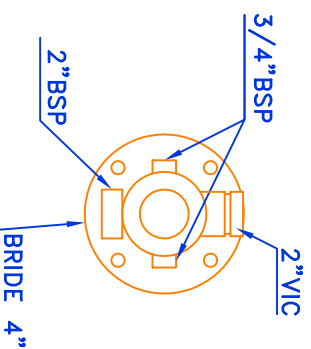

04 * 1 UNIT

View A

05 * 1 UNIT

NETAFIM France, Quartier Battesti RN7 Palette 13100 LE THOLONET FRANCE Tel : 33 (0)4 42 66 83 53 Fax : +33 (0)4 42 66 87 86		DRAWN: LARISA CHECKED: HAIM APPROVED: ARYE PROJECT: NETAFIM FRANCE	
WATER SOURCE:		SCALE: N/A	DATE: 17.03.10
INLET PRESSURE:		COUNTRY:	
FLOW RATE:	M / H	CLIENT:	
DISK: SYS-NET DWG: N03-635-320-NF PAGE 4 OF 5 PAGES DWG. NAME: 3 X 25" +3XF320