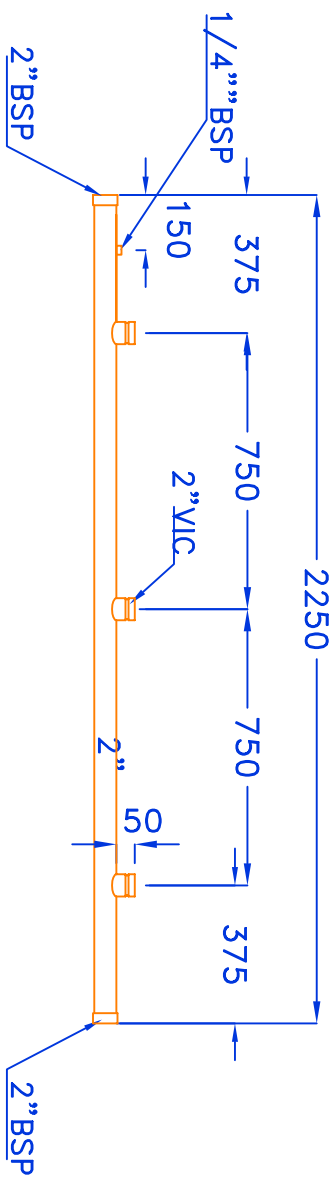

VIEW B

NETAFIM France, Quartier Battesti RN7 Palète 13100 LE THOLONET FRANCE Tel : 33 (0)4 42 66 83 53 Fax : +33 (0)4 42 66 87 86		DRAWN: LARISA		SCALE: N/A	DATE: 17.03.10
WATER SOURCE:		CHECKED: HAIM	COUNTRY:		
INLET PRESSURE:		APPROVED: ARYE	CLIENT:		
FLOW RATE	M /H	PROJECT: NETAFIM FRANCE			
DISK: SYS-NET		DWG NO: 635-320-NF		PAGE 2 OF 5 PAGES	
		DWG. NAME: 7 X 25"		+3XF320	

NETAFIM France, Quartier Battesti RN7 Palette 13100 LE THOLONET FRANCE Tel : 33 (0)4 42 66 83 53 Fax : +33 (0)4 42 66 87 86		DRAWN: LARISA		SCALE: N/A	DATE: 17.03.10
WATER SOURCE:	INLET PRESSURE:	CHECKED: HAIM	COUNTRY:		
FLOW RATE	M /H	APPROVED: ARYE	CLIENT:		
PAGE 3 OF 5 PAGES		PROJECT: NETAFIM FRANCE		DWG. NAME: 3 X 25" +3XF320	
DISK: SYS-NET		DWG: N03-635-320-NF			

04 * 1 UNIT

View A

05 * 1 UNIT

NETAFIM France, Quartier Battesti RN7 Palette 13100 LE THOLONET FRANCE Tel : 33 (0)4 42 66 83 53 Fax : +33 (0)4 42 66 87 86		DRAWN: LARISA CHECKED: HAIM APPROVED: ARYE PROJECT: NETAFIM FRANCE	
WATER SOURCE:		SCALE: N/A	DATE: 17.03.10
INLET PRESSURE:		COUNTRY:	
FLOW RATE:	M / H	CLIENT:	
DISK: SYS-NET DWG: N03-635-320-NF PAGE 4 OF 5 PAGES DWG. NAME: 3 X 25" +3XF320			

06 * 1 UNIT

A5 * 3 UNIT

10A * 2 UNIT

NETAFIM France, Quartier Battesti RN7 Palette 13100 LE THOLONET FRANCE Tel : 33 (0)4 42 66 83 53 Fax : +33 (0)4 42 66 87 86		DRAWN: LARISA CHECKED: HAIM APPROVED: ARYE PROJECT: NETAFIM FRANCE	
WATER SOURCE: INLET PRESSURE: FLOW RATE: M ³ /H	SCALE: N/A COUNTRY: CLIENT:		DATE: 17.03.10
DISK: SYS-NET DWG: MD3-635-320-NF	PAGE 5 OF 5 PAGES	DWG. NAME: 3 X 25" +3XF320	