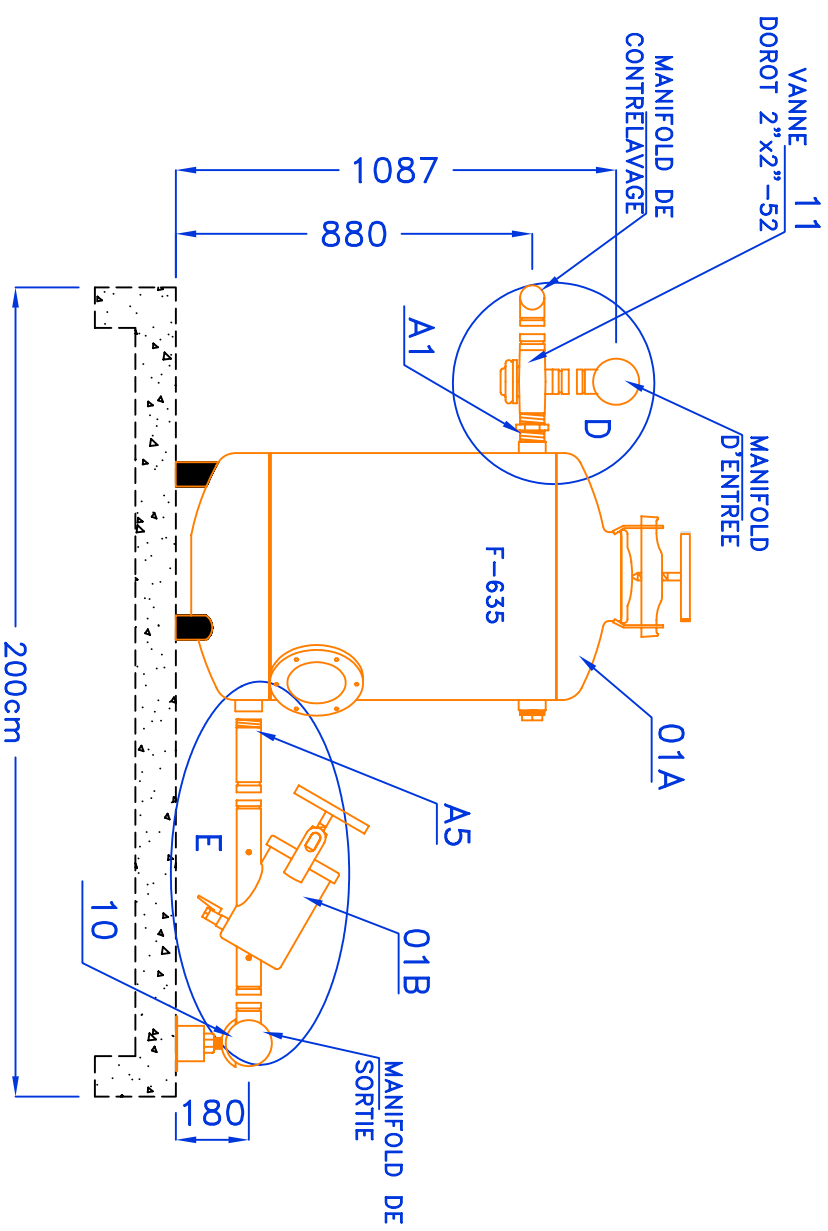

NETAFIM France, Quartier Battesti RN7 Palette 13100 LE THOLONET FRANCE Tel : 33 (0)4 42 66 83 53 Fax : +33 (0)4 42 66 87 86		DRAWN: LARISA CHECKED: HAIM APPROVED: ARTE PROJECT: NETAFIM FRANCE	
WATER SOURCE: INLET PRESSURE: FLOW RATE:		SCALE: N/A COUNTRY: CLIENT:	
DISK: SYS-NET DWG: ND3-635-320-NF		DATE: 17.03.10	
PAGE 1 OF 5 PAGES		DWG. NAME: 3 X 25" +3XF320	

VIEW B

NETAFIM France, Quartier Battesti RN7 Palète 13100 LE THOLONET FRANCE Tel : 33 (0)4 42 66 83 53 Fax : +33 (0)4 42 66 87 86		DRAWN: LARISA		SCALE: N/A	DATE: 17.03.10
WATER SOURCE:		CHECKED: HAIM	COUNTRY:		
INLET PRESSURE:		APPROVED: ARYE	CLIENT:		
FLOW RATE	M /H	PROJECT: NETAFIM FRANCE			
DISK: SYS-NET		DWG NO: 635-320-NF		PAGE 2 OF 5 PAGES	
		DWG. NAME: 7 X 25"		+3XF320	