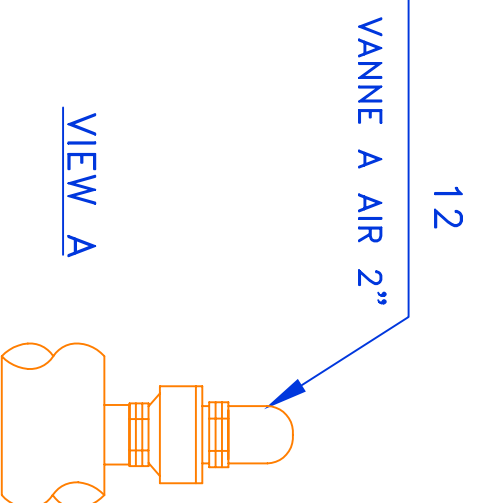

VIEW B

NETAFIM France, Quartier Battesti RN7 Palète 13100 LE THOLONET FRANCE Tel : 33 (0)4 42 66 83 53 Fax : +33 (0)4 42 66 87 86		DRAWN: LARISA		SCALE: N/A	DATE: 17.03.10
WATER SOURCE:		CHECKED: HAIM	COUNTRY:		
INLET PRESSURE:		APPROVED: ARYE	CLIENT:		
FLOW RATE	M /H	PROJECT: NETAFIM FRANCE			
DISK: SYS-NET		DWG NO: 635-320-NF		PAGE 2 OF 5 PAGES	
		DWG. NAME: 7 X 25"		+3XF320	